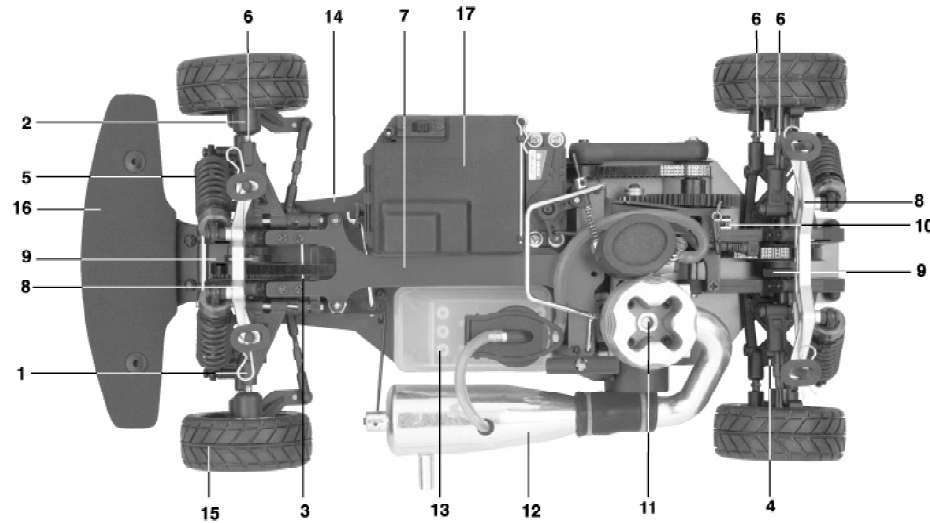

TS-4N PLUS 1/10 NITRO POWERED 4WD TOURING CAR

1) Double wishbone front suspension
2) On-road style front knuckle
3) Adjustable, true Ackerman steering system
4) Three point rear suspension link
5) Oil filled shocks with color coated springs
6) FR caster, FR/RR camber, FR/RR toe-in, and FR/RR track width
7) Anodized aluminum upper deck
8) Composite FR/RR shock tower
9) Durable gear differential system
10) Disc brake system
11) Thunder Tiger PRO-12 BX pull-start engine with glow plug
12) Performance metal manifold and tuned pipe
13) 75cc quick-fill fuel tank
14) Rouge color anodized chassis, 2.5mm
15) High performance, W/foam rubber tires
16) Pre-cut foam bumper
17) Covered radio & receiver box

1/10 SCALE NITRO POWERED

4WD

200MM
7.87in

Included.....

Specifications:
Wheelbase: 265mm
Front Track Width: 200-205mm
Rear Track Width: 200-203mm
Weight: 1500g (w/ servos, w/o fuel)
Power Unit: PRO-12BX

ACCESSORIES

ACERC® CE Super Torque Digital Servo