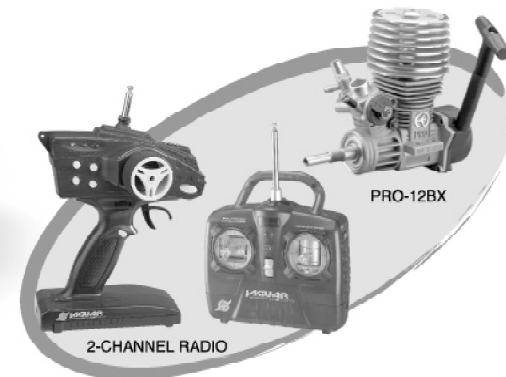

PD6811 NISSAN 350 Z	PD6808 BMW M3 GT	PD6850 M. BENZ SLR	PD6813 MITSUBISHI LANCER WRC05'	PD6810 SUBARU IMPREZA WRC05'	PD6809 CITROEN XSARA WRC05'	PD6846 RENAULT MEGANE05'
PD6861 NISSAN 350 Z,CLEAR	PD6858 BMW M3 GT, CLEAR	PD6900 M. BENZ SLR,CLEAR	PD6863 MITSUBISHI LANCER WRC05', CLEAR	PD6860 SUBARU IMPREZA WRC05',CLEAR	PD6859 CITROEN XSARA WRC05',CLEAR	PD6896 RENAULT MEGANE05', CLEAR
PD6644 NISSAN 350 Z,DECAL	PD7133 BMW M3 GT, DECAL	PD6776 M. BENZ SLR,DECAL	PD6643 MITSUBISHI LANCER WRC05',DECAL	PD6641 SUBARU IMPREZA WRC05',DECAL	PD6640 CITROEN XSARA WRC05',DECAL	PD6645 RENAULT MEGANE05', DECAL

All Thunder Tiger bodies are officially licensed by their respective copyright holders.