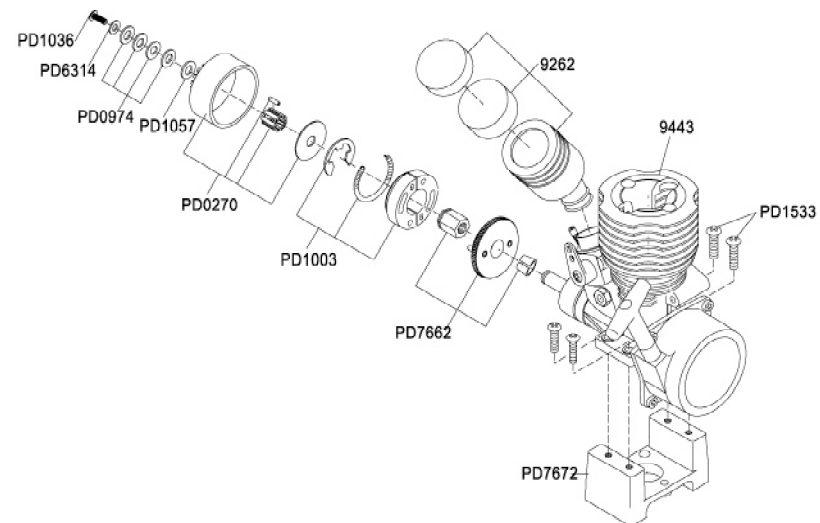

⚠ Actual Tire Pattern May Vary

⚠ Wheels and tires design are subject to change to fit different bodysell versions.

SHOCK ASSEMBLY

REAR DIFF ASSEMBLY

CLUTCH & ENGINE ASSEMBLY

TS-4N PLUS SC PARTS LIST

9262 1/10 AIR CLEANER,
DUAL FOAM