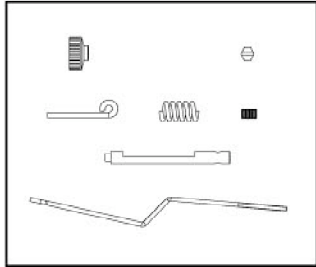

PD7651 1/10 TOURING SHOCK SET

PD7652 SERVO SAVER METAL
PARTS

PD7653 FR UPPER PIN

PD7654 FR UPPER ARM MOUNT

PD7655 PECEIVER BOX

TS-4N PLUS SC PARTS LIST

PD7656 BRAKE CAM

PD7657 PULLEY SHAFT