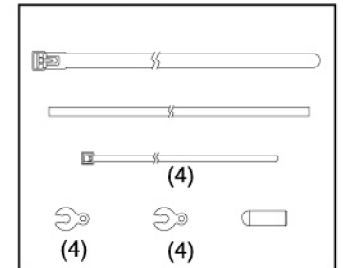

PD0958 INSTALLATION ACCESSORY