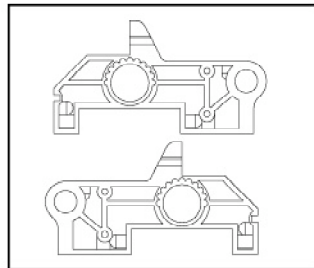

PD0831 RR BULKHEAD