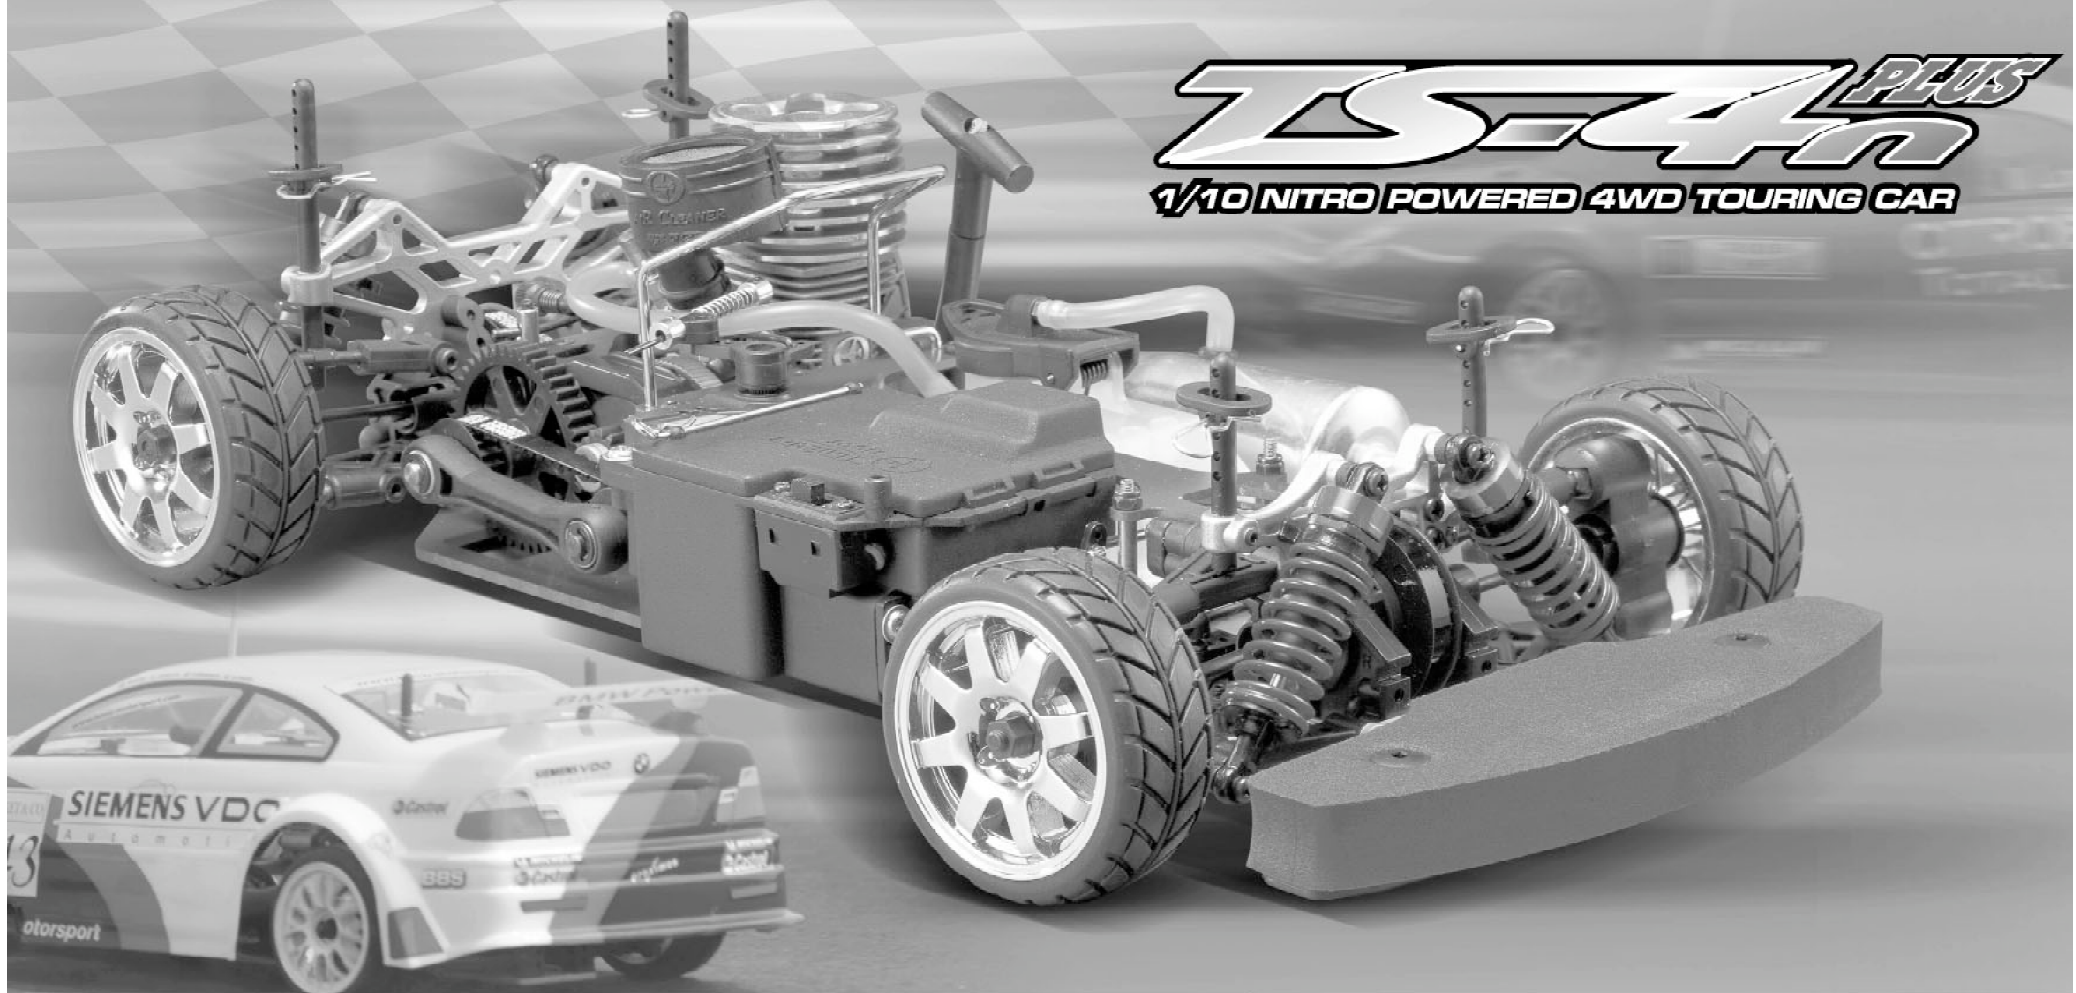

PARTS CATALOG FOR TS-4N PLUS SC CAR

No.6168-F

TS-4N PLUS
1/10 NITRO POWERED 4WD TOURING CAR

Manufactured by **THUNDER TIGER CORPORATION**
Distributed in North America by **ACE HOBBY DISTRIBUTORS, INC.**

<http://www.thundertiger.com>
<http://www.acehobby.com>

TSG4 PLUS

1/10 NITRO POWERED 4WD TOURING CAR

Features

- ▲ Triple belt, four wheel drivetrain. (4WD)
- ▲ Newly designed oil-filled shock absorbers
- ▲ Anodized aluminum upper deck
- ▲ Thick 2.5mm anodized countersunk chassis.
- ▲ Convenient one-piece molded RX and battery box.
- ▲ Super low CG (Center of Gravity) design.
- ▲ Heavy-duty steel drive cup and dog bones.
- ▲ Reinforced front upper arm mount
- ▲ Adjustable turnbuckles and camber link
- ▲ Adjustable belt tension cam
- ▲ High performance metal manifold & dual chamber tuned pipe
- ▲ Durable and powerful
- ▲ Pro-12BX pull-start engine
- ▲ Roll over bar/ Car handle
- ▲ Full array of bodies are available