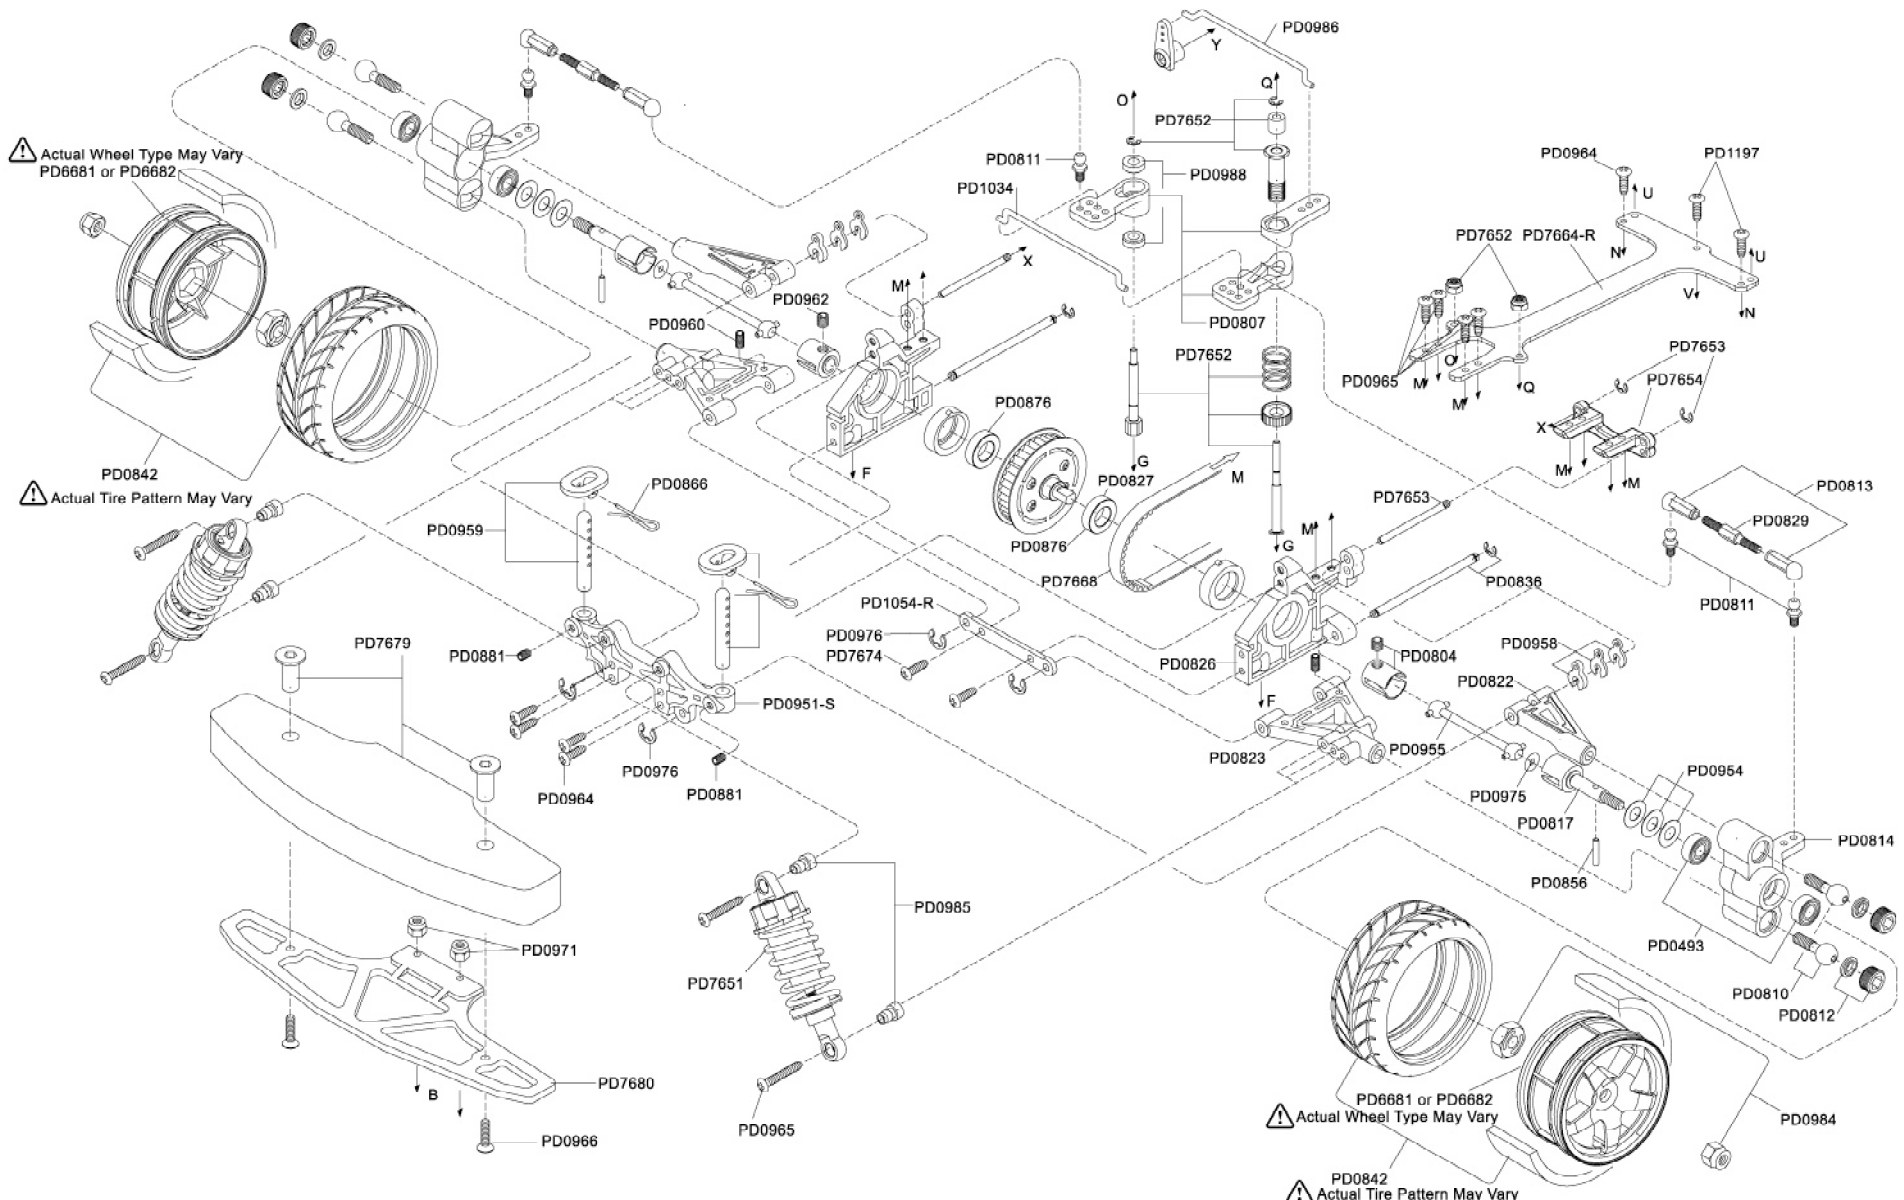

FRONT ASSEMBLY

⚠ Actual Wheel Type May Vary
PD6681 or PD6682

⚠ Actual Tire Pattern May Vary

⚠ Actual Wheel Type May Vary

⚠ Actual Tire Pattern May Vary

⚠ Wheels and tires design are subject to change to fit different bodysell versions.