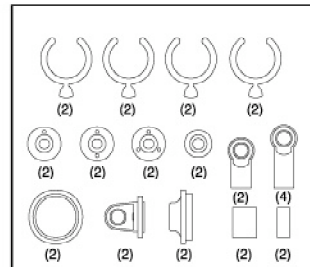

TS-4N PLUS SC PARTS LIST

PD0829 TIE ROD

PD0831 RR BULKHEAD

PD0833 1/10 FUEL TANK, 75 cc

PD0836 FR LOWER PIN

PD0837 RR LOWER PIN

PD0838 RR HUB PIN

PD0839 THROTTLE LINKAGE

PD0840 THROTTLE SERVO ARM

PD0842 1/10 V-TOURING TIRE W / FOAM, 26MM

PD0844 BRAKE DISC

PD0848 DRIVE PULLEY

PD0849 DRIVE PIN (8)

PD0851 SPUR GEAR, 45T

PD0860 1/10 TOURING SPRING, 1.6MM BLUE

PD0861 SILICONE DIAPHRGM

PD0863 1/10 TOURING SHOCK PLASTIC PART

PD0867 1/10 TOURING SHOCK SHAFT

PD0871 TUNE PIPE COUPLER, 1/10

PD0876 BALL BEARING (4), d8 x D14 x W4MM

PD0951-S SFR SHOCK TOWER, PLASTIC

PD0953-S SRR SHOCK TOWER, PLASTIC