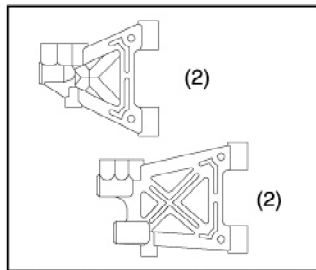

PD0804 DRIVE CUP

PD0807 SERVO SAVER ARM

PD0810 ADJUST BALL(4), 8MM

PD0811 BALL STUD, 4MM

PD0812 ADJUST NUT, 8MM

PD0813 BALL END(8), 4MM

PD0814 FR KNUCKLE

PD0816 RR DRIVE SHAFT

PPD0817 REAR AXLE (2)

PD0818 RR HUB CARRIER

PD0822 FR UPPER ARM

PD0823 LOWER SUSP ARM

PD0824 RR HUB TIE ROD

PD0825 RR HUB TIE END
& BALL

PD0826 FR BULKHEAD

PD0827 DIFF CAM (4)