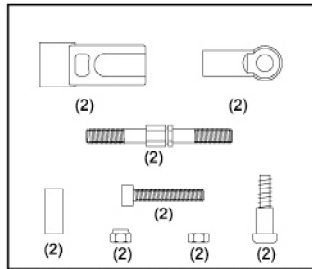

PD1327 REAR UPPER ARM SET