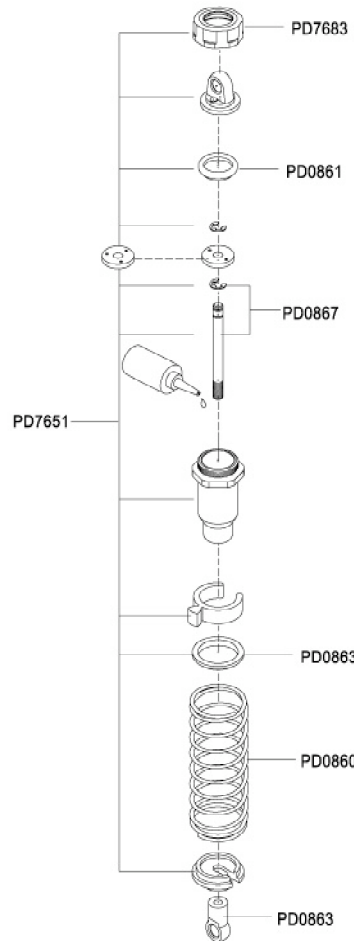

All Thunder Tiger bodies are officially licensed by their respective copyright holders.

FRONT ASSEMBLY

⚠ Actual Wheel Type May Vary
PD6681 or PD6682

⚠ Actual Tire Pattern May Vary

⚠ Actual Wheel Type May Vary

⚠ Actual Tire Pattern May Vary

⚠ Wheels and tires design are subject to change to fit different bodysell versions.

SHOCK ASSEMBLY

REAR DIFF ASSEMBLY

CLUTCH & ENGINE ASSEMBLY

TS-4N PLUS SC PARTS LIST

9262 1/10 AIR CLEANER,
DUAL FOAM

PD0804 DRIVE CUP

PD0807 SERVO SAVER ARM

PD0810 ADJUST BALL(4), 8MM

PD0811 BALL STUD, 4MM

PD0812 ADJUST NUT, 8MM

PD0813 BALL END(8), 4MM

PD0814 FR KNUCKLE

PD0816 RR DRIVE SHAFT

TS-4N PLUS SC PARTS LIST

PD0829 TIE ROD

PD0831 RR BULKHEAD

PD0833 1/10 FUEL TANK, 75 cc

PD0836 FR LOWER PIN

PD0837 RR LOWER PIN

PD0838 RR HUB PIN

PD0839 THROTTLE LINKAGE