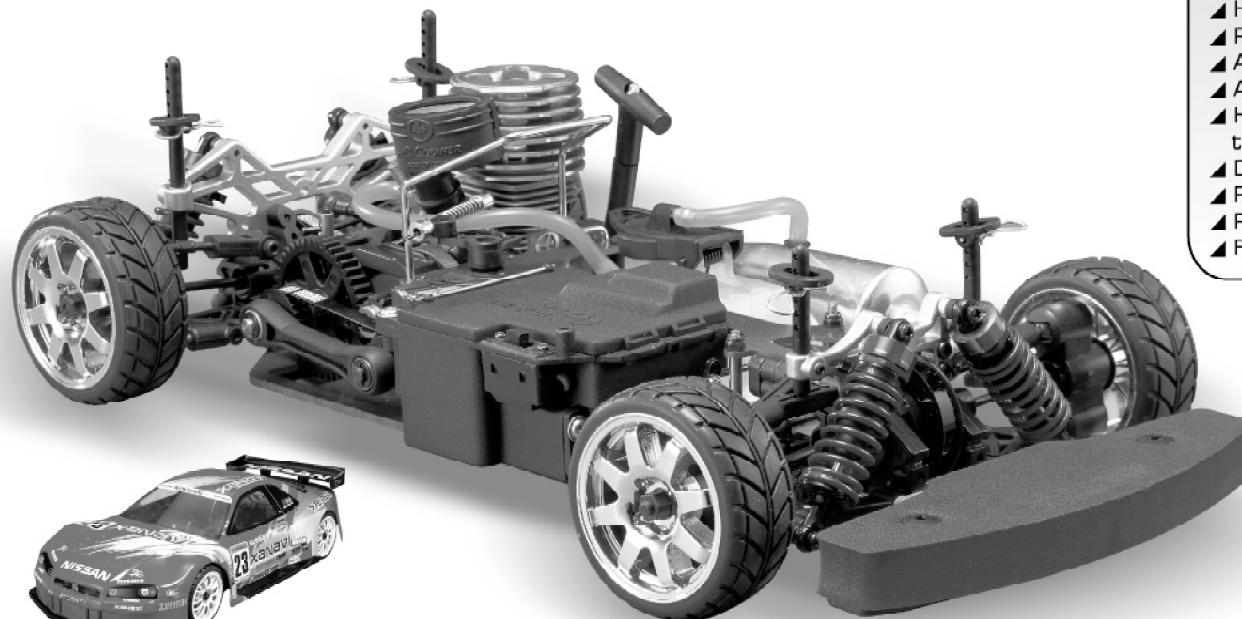

PARTS CATALOG FOR TS-4N PLUS SC CAR

No.6168-F

TS-4N PLUS
1/10 NITRO POWERED 4WD TOURING CAR

Manufactured by **THUNDER TIGER CORPORATION**
Distributed in North America by **ACE HOBBY DISTRIBUTORS, INC.**

<http://www.thundertiger.com>
<http://www.acehobby.com>

TSG4 PLUS

1/10 NITRO POWERED 4WD TOURING CAR

Features

- ▲ Triple belt, four wheel drivetrain. (4WD)
- ▲ Newly designed oil-filled shock absorbers
- ▲ Anodized aluminum upper deck
- ▲ Thick 2.5mm anodized countersunk chassis.
- ▲ Convenient one-piece molded RX and battery box.
- ▲ Super low CG (Center of Gravity) design.
- ▲ Heavy-duty steel drive cup and dog bones.
- ▲ Reinforced front upper arm mount
- ▲ Adjustable turnbuckles and camber link
- ▲ Adjustable belt tension cam
- ▲ High performance metal manifold & dual chamber tuned pipe
- ▲ Durable and powerful
- ▲ Pro-12BX pull-start engine
- ▲ Roll over bar/ Car handle
- ▲ Full array of bodies are available