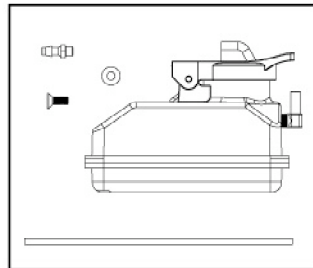

PD0833 1/10 FUEL TANK, 75 cc