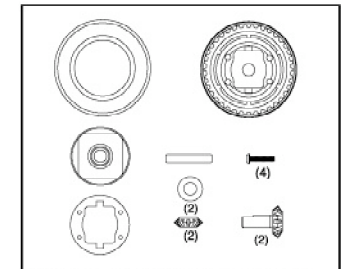

PD0801 DIFFERENTIAL SET